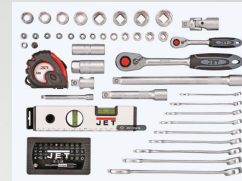

WERKZEUGKOFFER

Y-116B

1000-003-266

1/4"

1/2"

Art. Nr.	Beschreibung	Art. Nr.	Beschreibung
X-170101116	Koffer leer	X-13040101	Schraubendreher-Bithalter, 1/4", 125 mm
X-14070201	Beisszange, 200 mm	X-11020501	Umschaltknarre, 1/4", 72 Zähne
X-14110101	Wasserpumpenzange, 250 mm	X-11020202	Verlängerung, 1/4" x 100 mm
X-14020101	Kombizange, 185 mm	X-15031501	Adapter, 1/4" 4-kant x 1/4" 6-kant, 25 mm
X-14040101	Seitenschneider, 160 mm	X-11020106	Adapter, 1/4" F 4-kant x 1/4" F 6-kant innen
X-14050101	Spitzzange, 175 mm	X-16040101	Versenker-Bit, HSS, 1/4", 90°
X-14090001	Universal-Schere, 185 mm	X-11040204	Stecknuss, 1/4", 25 mm, 4,0 mm
X-14010101	Sicherungszangen-Satz, 4-tlg.	X-11040204.5	Stecknuss, 1/4", 25 mm, 4,5 mm
X-16170101	Meißel- und Durchschlag-Satz, 5-tlg.	X-11040205	Stecknuss, 1/4", 25 mm, 5,0 mm
X-16090130	Schlosserhammer, 300 g	X-11040205.5	Stecknuss, 1/4", 25 mm, 5,5 mm
X-16260101	Mess-Schieber, 150 x 0.01 mm	X-11040206	Stecknuss, 1/4", 25 mm, 6,0 mm
X-16110103	Universalmesser	X-11040207	Stecknuss, 1/4", 25 mm, 7,0 mm
X-16080130	Metallsäge, 300 mm	X-11040208	Stecknuss, 1/4", 25 mm, 8,0 mm
X-12020110	Rollgabelschlüssel, 10", 250 mm	X-11040209	Stecknuss, 1/4", 25 mm, 9,0 mm
X-12050102	Inbusschlüssel-Satz, Kugelkopf, 1.5 - 10 mm, 9-tlg.	X-11040210	Stecknuss, 1/4", 25 mm, 10,0 mm
X-13020101	Präzisions-Schraubendreher-Satz, 4-tlg.	X-11040211	Stecknuss, 1/4", 25 mm, 11,0 mm
X-16070001	Taschenlampe	X-11040212	Stecknuss, 1/4", 25 mm, 12,0 mm
X-16240001	Spannungsprüfer, 100 - 250 V	X-11040213	Stecknuss, 1/4", 25 mm, 13,0 mm
X-13010411	Schraubendreher, Pozidriv, PZ1 x 75 mm	X-11040214	Stecknuss, 1/4", 25 mm, 14,0 mm
X-13010422	Schraubendreher, Pozidriv, PZ2 x 100 mm	X-11020701	Umschaltknarre, 1/2", 72 Zähne
X-13010531	Schraubendreher, Schlitz, 3.0 x 75 mm	X-11020401	Verlängerung, 1/2" x 125 mm
X-13010551	Schraubendreher, Schlitz, 5.5 x 75 mm	X-11020402	Verlängerung, 1/2" x 250 mm
X-13010561	Schraubendreher, Schlitz, 6.5 x 100 mm	X-11020904	Kardangelenk, 1/2"
B-31B-BULK	Bit-Box, 31-tlg.	X-11020105	Gleitkopf, 1/2" x 3/8"
X-16260420	Wasserwaage, 200 mm	X-11042116	Zündkerzen-Stecknuss, 1/2", 65 mm, 16 mm
X-16260501	Rollmeter, 5 m	X-11042121	Zündkerzen-Stecknuss, 1/2", 65 mm, 21 mm
X-12030108	Ringgabel-Schlüssel, 8,0 mm	X-11041614	Stecknuss, 1/2", 38 mm, 14,0 mm
X-12030110	Ringgabel-Schlüssel, 10,0 mm	X-11041616	Stecknuss, 1/2", 38 mm, 16,0 mm
X-12030111	Ringgabel-Schlüssel, 11,0 mm	X-11041617	Stecknuss, 1/2", 38 mm, 17,0 mm
X-12030112	Ringgabel-Schlüssel, 12,0 mm	X-11041618	Stecknuss, 1/2", 38 mm, 18,0 mm
X-12030113	Ringgabel-Schlüssel, 13,0 mm	X-11041619	Stecknuss, 1/2", 38 mm, 19,0 mm
X-12030114	Ringgabel-Schlüssel, 14,0 mm	X-11041620	Stecknuss, 1/2", 38 mm, 20,0 mm
X-12030117	Ringgabel-Schlüssel, 17,0 mm	X-11041622	Stecknuss, 1/2", 38 mm, 22,0 mm
X-12030119	Ringgabel-Schlüssel, 19,0 mm	X-11041624	Stecknuss, 1/2", 38 mm, 24,0 mm
X-12030122	Ringgabel-Schlüssel, 22,0 mm		