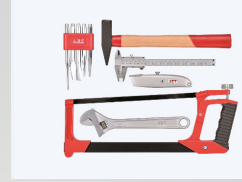

WERKZEUGKOFFER

Y-116B

1000-003-266

1/4"

1/2"

Art. Nr.	Beschreibung	Art. Nr.	Beschreibung
X-170101116	Koffer leer	X-13040101	Schraubendreher-Bithalter, 1/4", 125 mm
X-14070201	Beisszange, 200 mm	X-11020501	Umschaltknarre, 1/4", 72 Zähne
X-14110101	Wasserpumpenzange, 250 mm	X-11020202	Verlängerung, 1/4" x 100 mm
X-14020101	Kombizange, 185 mm	X-15031501	Adapter, 1/4" 4-kant x 1/4" 6-kant, 25 mm
X-14040101	Seitenschneider, 160 mm	X-11020106	Adapter, 1/4" F 4-kant x 1/4" F 6-kant innen
X-14050101	Spitzzange, 175 mm	X-16040101	Versenker-Bit, HSS, 1/4", 90°
X-14090001	Universal-Schere, 185 mm	X-11040204	Stecknuss, 1/4", 25 mm, 4,0 mm
X-14010101	Sicherungszangen-Satz, 4-tlg.	X-11040204.5	Stecknuss, 1/4", 25 mm, 4,5 mm
X-16170101	Meißel- und Durchschlag-Satz, 5-tlg.	X-11040205	Stecknuss, 1/4", 25 mm, 5,0 mm
X-16090130	Schlosserhammer, 300 g	X-11040205.5	Stecknuss, 1/4", 25 mm, 5,5 mm
X-16260101	Mess-Schieber, 150 x 0.01 mm	X-11040206	Stecknuss, 1/4", 25 mm, 6,0 mm
X-16110103	Universalmesser	X-11040207	Stecknuss, 1/4", 25 mm, 7,0 mm
X-16080130	Metallsäge, 300 mm	X-11040208	Stecknuss, 1/4", 25 mm, 8,0 mm
X-12020110	Rollgabelschlüssel, 10", 250 mm	X-11040209	Stecknuss, 1/4", 25 mm, 9,0 mm
X-12050102	Inbusschlüssel-Satz, Kugelkopf, 1.5 - 10 mm, 9-tlg.	X-11040210	Stecknuss, 1/4", 25 mm, 10,0 mm
X-13020101	Präzisions-Schraubendreher-Satz, 4-tlg.	X-11040211	Stecknuss, 1/4", 25 mm, 11,0 mm
X-16070001	Taschenlampe	X-11040212	Stecknuss, 1/4", 25 mm, 12,0 mm
X-16240001	Spannungsprüfer, 100 - 250 V	X-11040213	Stecknuss, 1/4", 25 mm, 13,0 mm
X-13010411	Schraubendreher, Pozidriv, PZ1 x 75 mm	X-11040214	Stecknuss, 1/4", 25 mm, 14,0 mm
X-13010422	Schraubendreher, Pozidriv, PZ2 x 100 mm	X-11020701	Umschaltknarre, 1/2", 72 Zähne
X-13010531	Schraubendreher, Schlitz, 3.0 x 75 mm	X-11020401	Verlängerung, 1/2" x 125 mm
X-13010551	Schraubendreher, Schlitz, 5.5 x 75 mm	X-11020402	Verlängerung, 1/2" x 250 mm
X-13010561	Schraubendreher, Schlitz, 6.5 x 100 mm	X-11020904	Kardangelenk, 1/2"
B-31B-BULK	Bit-Box, 31-tlg.	X-11020105	Gleitkopf, 1/2" x 3/8"
X-16260420	Wasserwaage, 200 mm	X-11042116	Zündkerzen-Stecknuss, 1/2", 65 mm, 16 mm
X-16260501	Rollmeter, 5 m	X-11042121	Zündkerzen-Stecknuss, 1/2", 65 mm, 21 mm
X-12030108	Ringgabel-Schlüssel, 8,0 mm	X-11041614	Stecknuss, 1/2", 38 mm, 14,0 mm
X-12030110	Ringgabel-Schlüssel, 10,0 mm	X-11041616	Stecknuss, 1/2", 38 mm, 16,0 mm
X-12030111	Ringgabel-Schlüssel, 11,0 mm	X-11041617	Stecknuss, 1/2", 38 mm, 17,0 mm
X-12030112	Ringgabel-Schlüssel, 12,0 mm	X-11041618	Stecknuss, 1/2", 38 mm, 18,0 mm
X-12030113	Ringgabel-Schlüssel, 13,0 mm	X-11041619	Stecknuss, 1/2", 38 mm, 19,0 mm
X-12030114	Ringgabel-Schlüssel, 14,0 mm	X-11041620	Stecknuss, 1/2", 38 mm, 20,0 mm
X-12030117	Ringgabel-Schlüssel, 17,0 mm	X-11041622	Stecknuss, 1/2", 38 mm, 22,0 mm
X-12030119	Ringgabel-Schlüssel, 19,0 mm	X-11041624	Stecknuss, 1/2", 38 mm, 24,0 mm
X-12030122	Ringgabel-Schlüssel, 22,0 mm		