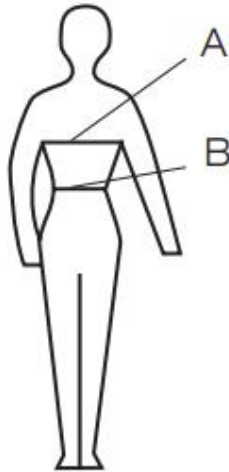

SIZE CHART

ELKA RAINWEAR SIZES

HOW TO MEASURE!

To achieve the best fit, we recommend that you get the help of another person while measuring. Measurements must be taken directly on the body in tight fit - but without cutting into the skin and preferably while wearing tight fitting long underwear.

SIZE CHART

All measurements in the size chart are in cm.

Our clothes are always standard stock in sizes XS - 3XL, some models also in 4XL and 5XL. These sizes can be ordered with a surcharge of 25%.

JACKETS & SMOCKS

ADULT • UNISEX

Size	XS	S	M	L	XL	2XL	3XL	4XL	5XL
Chest size A	84 - 88	92 - 96	100 - 104	108 - 112	116 - 120	124 - 128	132 - 136	140 - 144	148 - 152

TROUSERS & BIB & BRACES

ADULT • UNISEX

Size	XS	S	M	L	XL	2XL	3XL	4XL	5XL
Waist size B	70 - 74	78 - 82	86 - 90	94 - 98	102 - 106	110 - 114	120 - 124	128 - 132	136 - 140