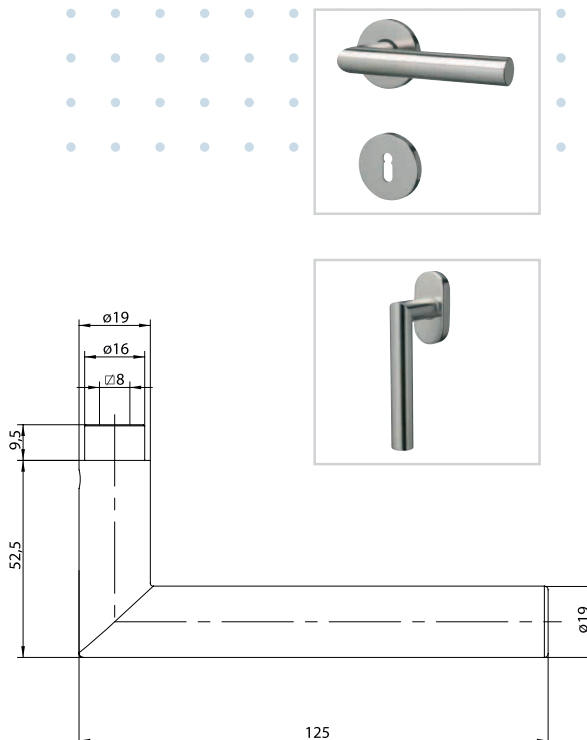

Drücker - Garnituren

Garnitures de poignées / Sets of Lever Handles

32.235

MATERIAL/ OBERFLÄCHE	Drücker	Langschild	Rosette	Schild	Fenstergriff	Rasterrosette
MATÉRIAU/ FINITION	Poignée	Entrée longue	Rosace	Entrée	Poignée de fenêtre	Rosace modulaire
MATERIAL/ SURFACE FINISH	Lever Handle	Long Plate	Rose	Escutcheon	Handle for Window	Spindle Rose
	32.235	35.462	34.120	34.122 - 128	32.235/41.405	41.405
Zink - Zinc - Zinc	●	●	●	●	●	
Messing - Laiton - Brass						●
matt vernickelt mat nickelé satin nickeled	●	●	●	●	●	●
matt verchromt mat chromé satin chromed	●	●	●	●	●	●
poliert vernickelt poli nickelé polished nickeled	●	●	●	●	●	●
poliert verchromt poli chromé polished chromed	●	●	●	●	●	●
velours verchromt velours chromé velours chromed	●	●	●	●	●	●